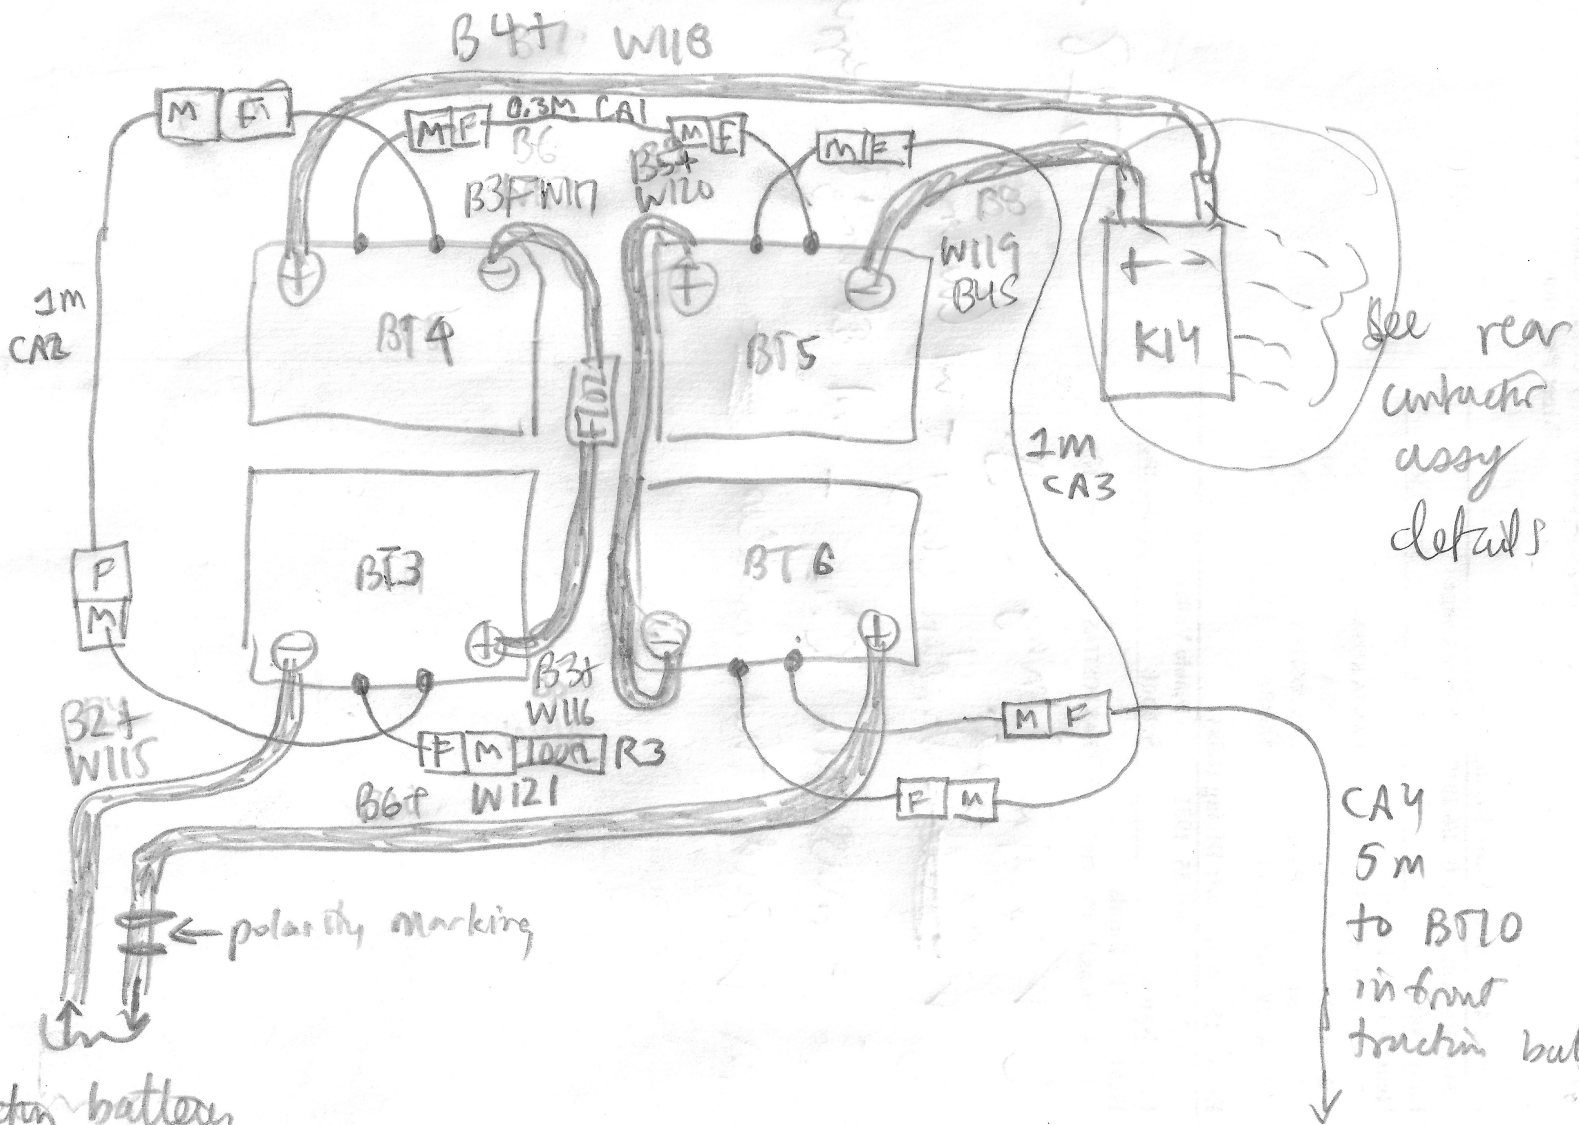

MVSRay EV Re) Tractor Batteries 4/26/2020

rotate 180°  
for view from  
behind trunk  
from truck hi

from front tractor batteries

CA4  
5m  
to BT10  
in front  
tractor batts