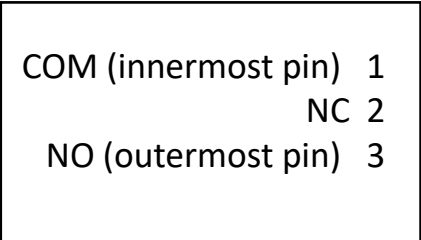

# E-throttle Wiring Diagram 4/16/2023

X10 Curtis ET-126  
Electronic Throttle

W96H MGD ORN	—
W79F 120 GRN	—
WHT NC	—
BLK/WHT NC	—
NC	—
NC	—
W96I MGD WHT/BRN	- - - - -
W96J MGD WHT/GRN	- - - - -
W72C TPW BLK	—
NC	—

S4

Deadman Microswitch

W79E RED	—
NC	—
W41C IMN BLU	—