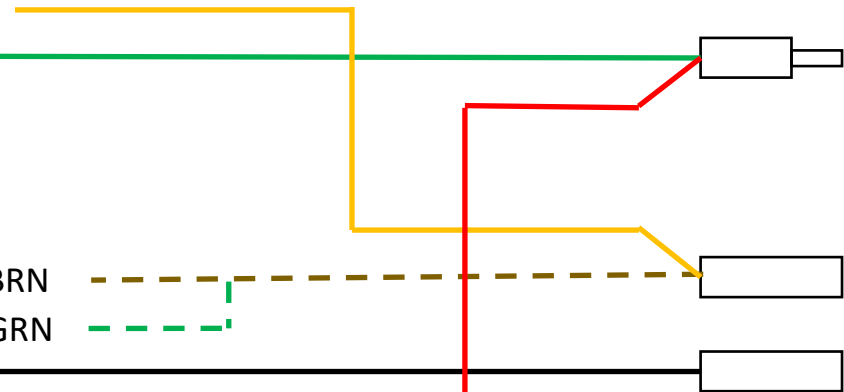

# E-throttle Wiring Diagram 4/16/2023

X10 Curtis ET-126  
Electronic Throttle

W96H MGD ORN	—
W79F 120 GRN	—
WHT NC	—
BLK/WHT NC	—
NC	—
NC	—
W96I MGD WHT/BRN	- - - - -
W96J MGD WHT/GRN	- - - - -
W72C TPW BLK	—
NC	—

S4

Deadman Microswitch

W79E RED	—
NC	—
W41C IMN BLU	—